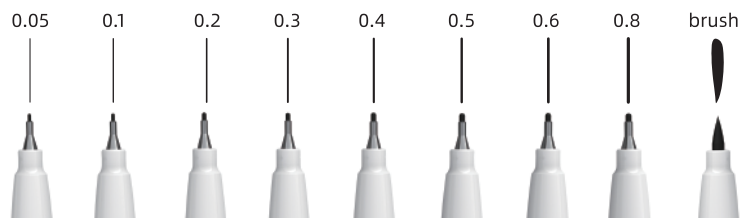

Super Wide Brush - No.103

- Special brush tools are compatible with ink refiller

Packaging

Super Washable Children Marker -NO.201

Ink

- 36 colors.
- High quality, specially designed for children Washable ink, alcohol-free, easy to wash
- Washable on skin, clothing, wall, furniture, etc.

Nib

- New design and durable, firm installation, smooth and wear-resistant
- Smooth painting, convenient to paint

The caps can be reversed to stand

Safety certificate

36 colors

Packaging

Classic Water Based Pigment Liner -No.302

Nib

- 9 widths nib, microporous(8 width)/brush
- Fine nib fit for detail artworks

Pen

- 9 line widths for choice
- Easy to carry with metal clip
- Writing length≥500m

- Multi width nibs ensure artwork accurate

Ink color

Packaging

Fine Line Water Based Metallic Marker -No.501 Fine Tip & No.501BR Brush

Nib

- Fine Tip - Fiber, 0.8-1mm
- Brush Tip - Nylon, 1.5-4mm

Marker

- 18 colors
- Fantastic sealing design ensures long shelf life
- Ventilation cap avoid choking for kids
- Triangle shape is the fashion design on roll proof, easy hold
- Write smoothly without smudging or leaking