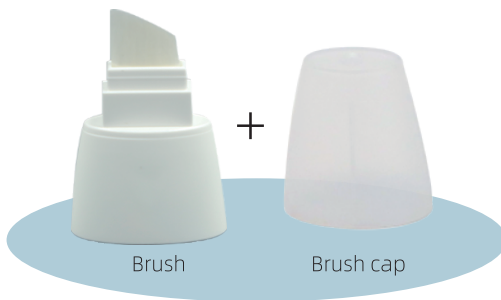

Packaging

Classic Dual Tips Alcohol Based Marker - No.107&No.107BR&No.108

Nib

- Various tips for choice: brush tip, chisel tip and fine tip

Marker

- Ink filling volume: 3.2g
- Standard color: 200 colors
Customized color: 321 colors
- Different tip line widths, ranging from thin to thick, offer a wider range of choices, and using the edge of the tips, variety of different stroke widths can also be achieved.
- The color of the top cap is highly consistent with the ink color, and the color number is printed, making it easy to find the selected color.

Packaging

Support customization:

Customized ink

*All products support customization, here choose one product for example.

Ink Refill - No.102

- Unique design, refill ink for alcohol markers.
- 639 colors for choice
- Volume 25ml

Super Wide Brush - No.103

- Special brush tools are compatible with ink refiller

Packaging

Super Washable Children Marker -NO.201

Ink

- 36 colors.
- High quality, specially designed for children Washable ink, alcohol-free, easy to wash
- Washable on skin, clothing, wall, furniture, etc.