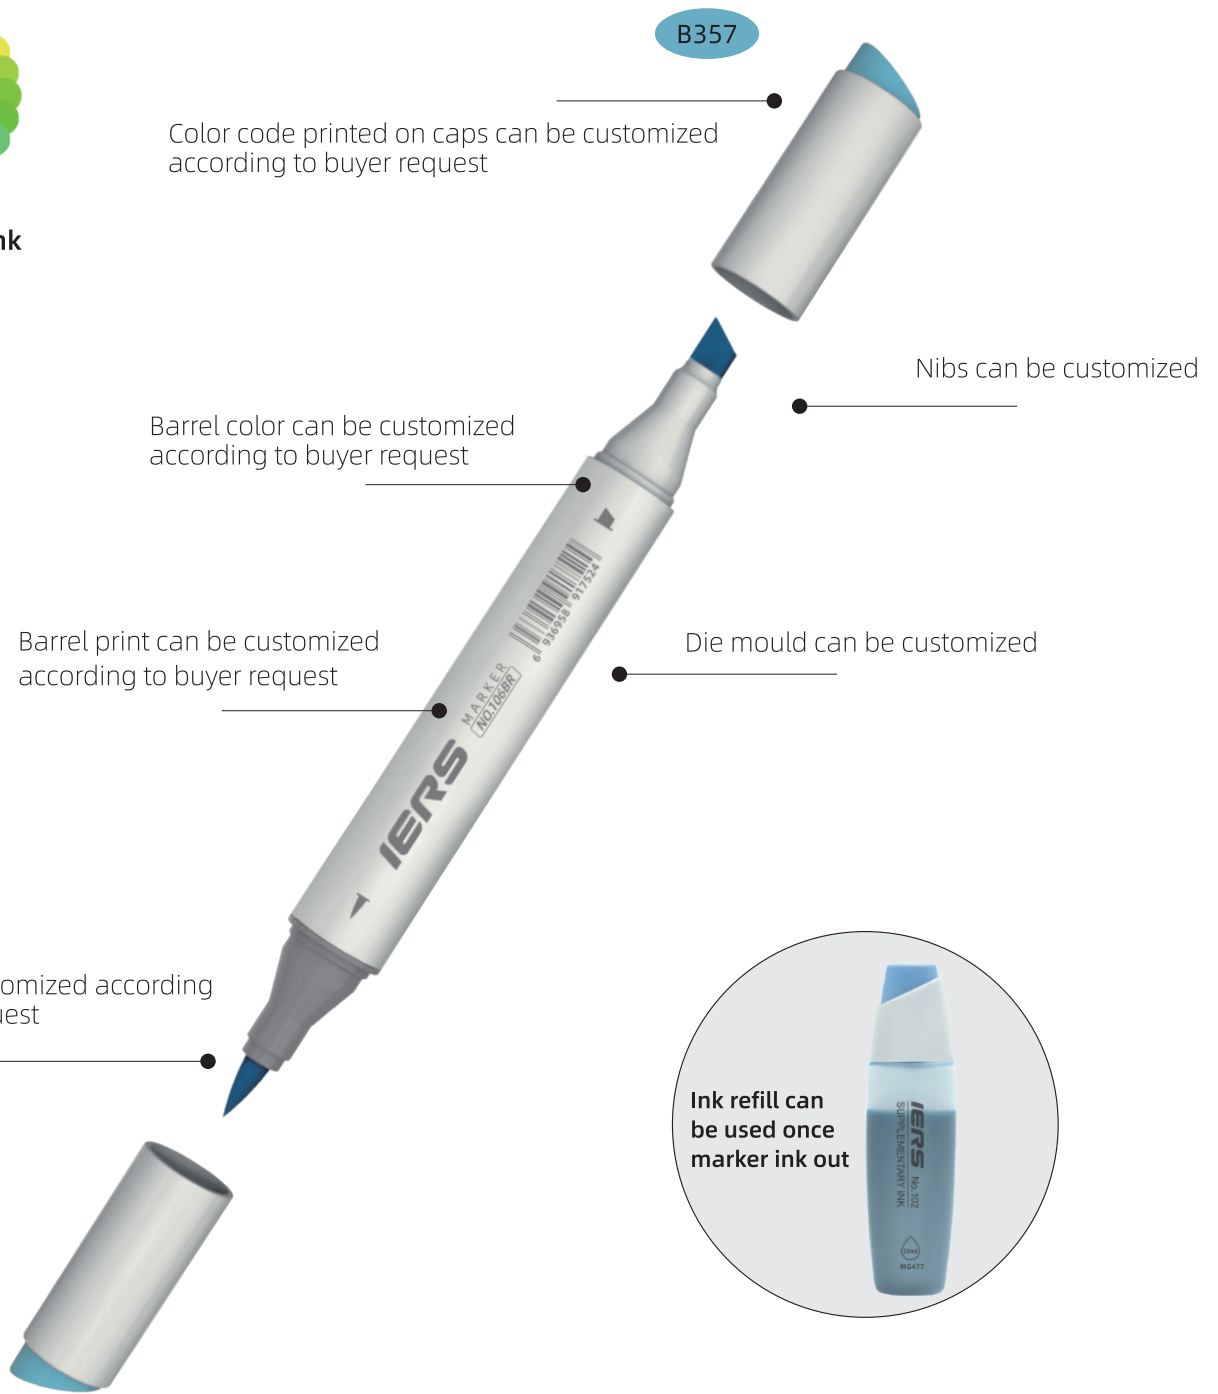

Support customization:

Customized ink