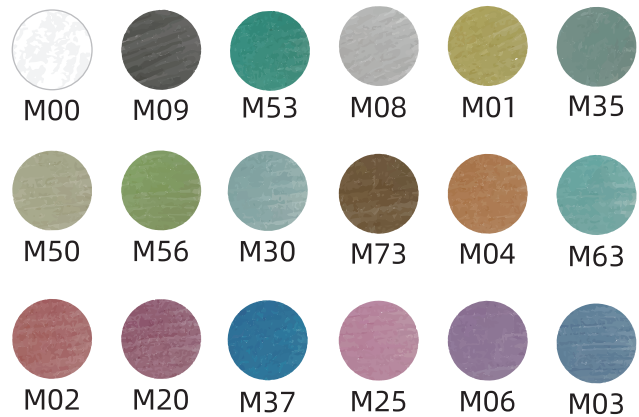

18 Standard Colors