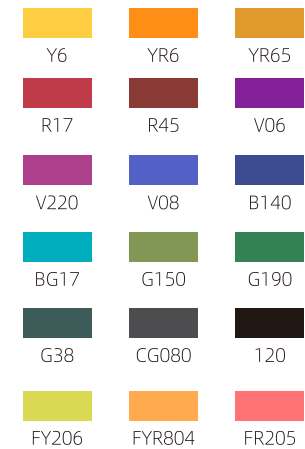

Packaging

Classic Dual Tips Alcohol Based Marker - No.107&No.107BR&No.108

Nib

- Various tips for choice: brush tip, chisel tip and fine tip

Marker

- Ink filling volume: 3.2g
- Standard color: 200 colors
Customized color: 321 colors
- Different tip line widths, ranging from thin to thick, offer a wider range of choices, and using the edge of the tips, variety of different stroke widths can also be achieved.
- The color of the top cap is highly consistent with the ink color, and the color number is printed, making it easy to find the selected color.

Color Fineliner - No.202

Ink

- 36 colors
- Water-based ink, environmentally friendly and odorless

Nib

- Writing width: 0.4-0.5mm
- Firm installation, smooth and wear-resistant
- Smooth and accurate painting

Marker

- Precise color matching of outside color ring, easy for user to choose colors
- Professional cap design, fit for the nibs, avoid nib damage with ventilation.

Application

- Commercial design, educational use
- Used for poster drawing, hand account decoration, illustration, animation, greeting cards, etc

36 colors

Light colors

Dark colors

Packaging

Dual Tip Water-solubility Marker -No.281

Characteristics

- Water-solubility ink, natural color transition
- Colors can be rendered with water to get watercolor effect