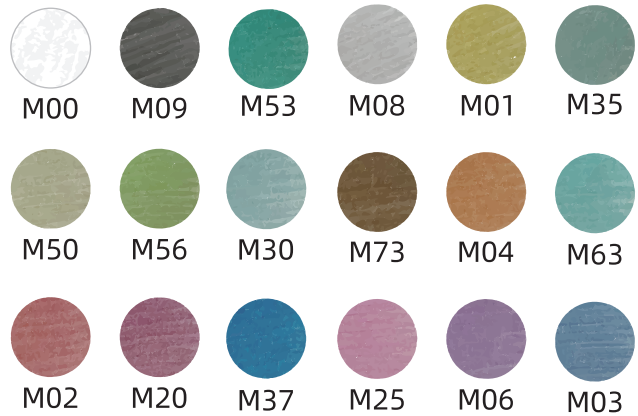

18 Standard Colors