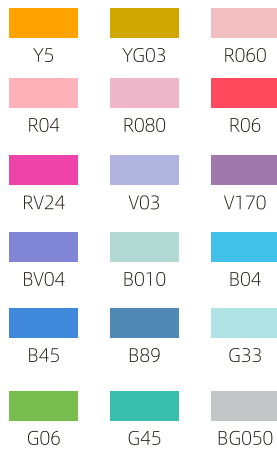

Packaging

Classic Dual Tips Alcohol Based Marker - No.107&No.107BR&No.108

Nib

- Various tips for choice: brush tip, chisel tip and fine tip

Marker

- Ink filling volume: 3.2g
- Standard color: 200 colors
Customized color: 321 colors
- Different tip line widths, ranging from thin to thick, offer a wider range of choices, and using the edge of the tips, variety of different stroke widths can also be achieved.
- The color of the top cap is highly consistent with the ink color, and the color number is printed, making it easy to find the selected color.

Color Fineliner - No.202

Ink

- 36 colors
- Water-based ink, environmentally friendly and odorless

Nib

- Writing width: 0.4-0.5mm
- Firm installation, smooth and wear-resistant
- Smooth and accurate painting

Marker

- Precise color matching of outside color ring, easy for user to choose colors
- Professional cap design, fit for the nibs, avoid nib damage with ventilation.

Application

- Commercial design, educational use
- Used for poster drawing, hand account decoration, illustration, animation, greeting cards, etc

36 colors

Light colors

Dark colors

Packaging

Dual Tip Water-solubility Marker -No.281

Characteristics

- Water-solubility ink, natural color transition
- Colors can be rendered with water to get watercolor effect